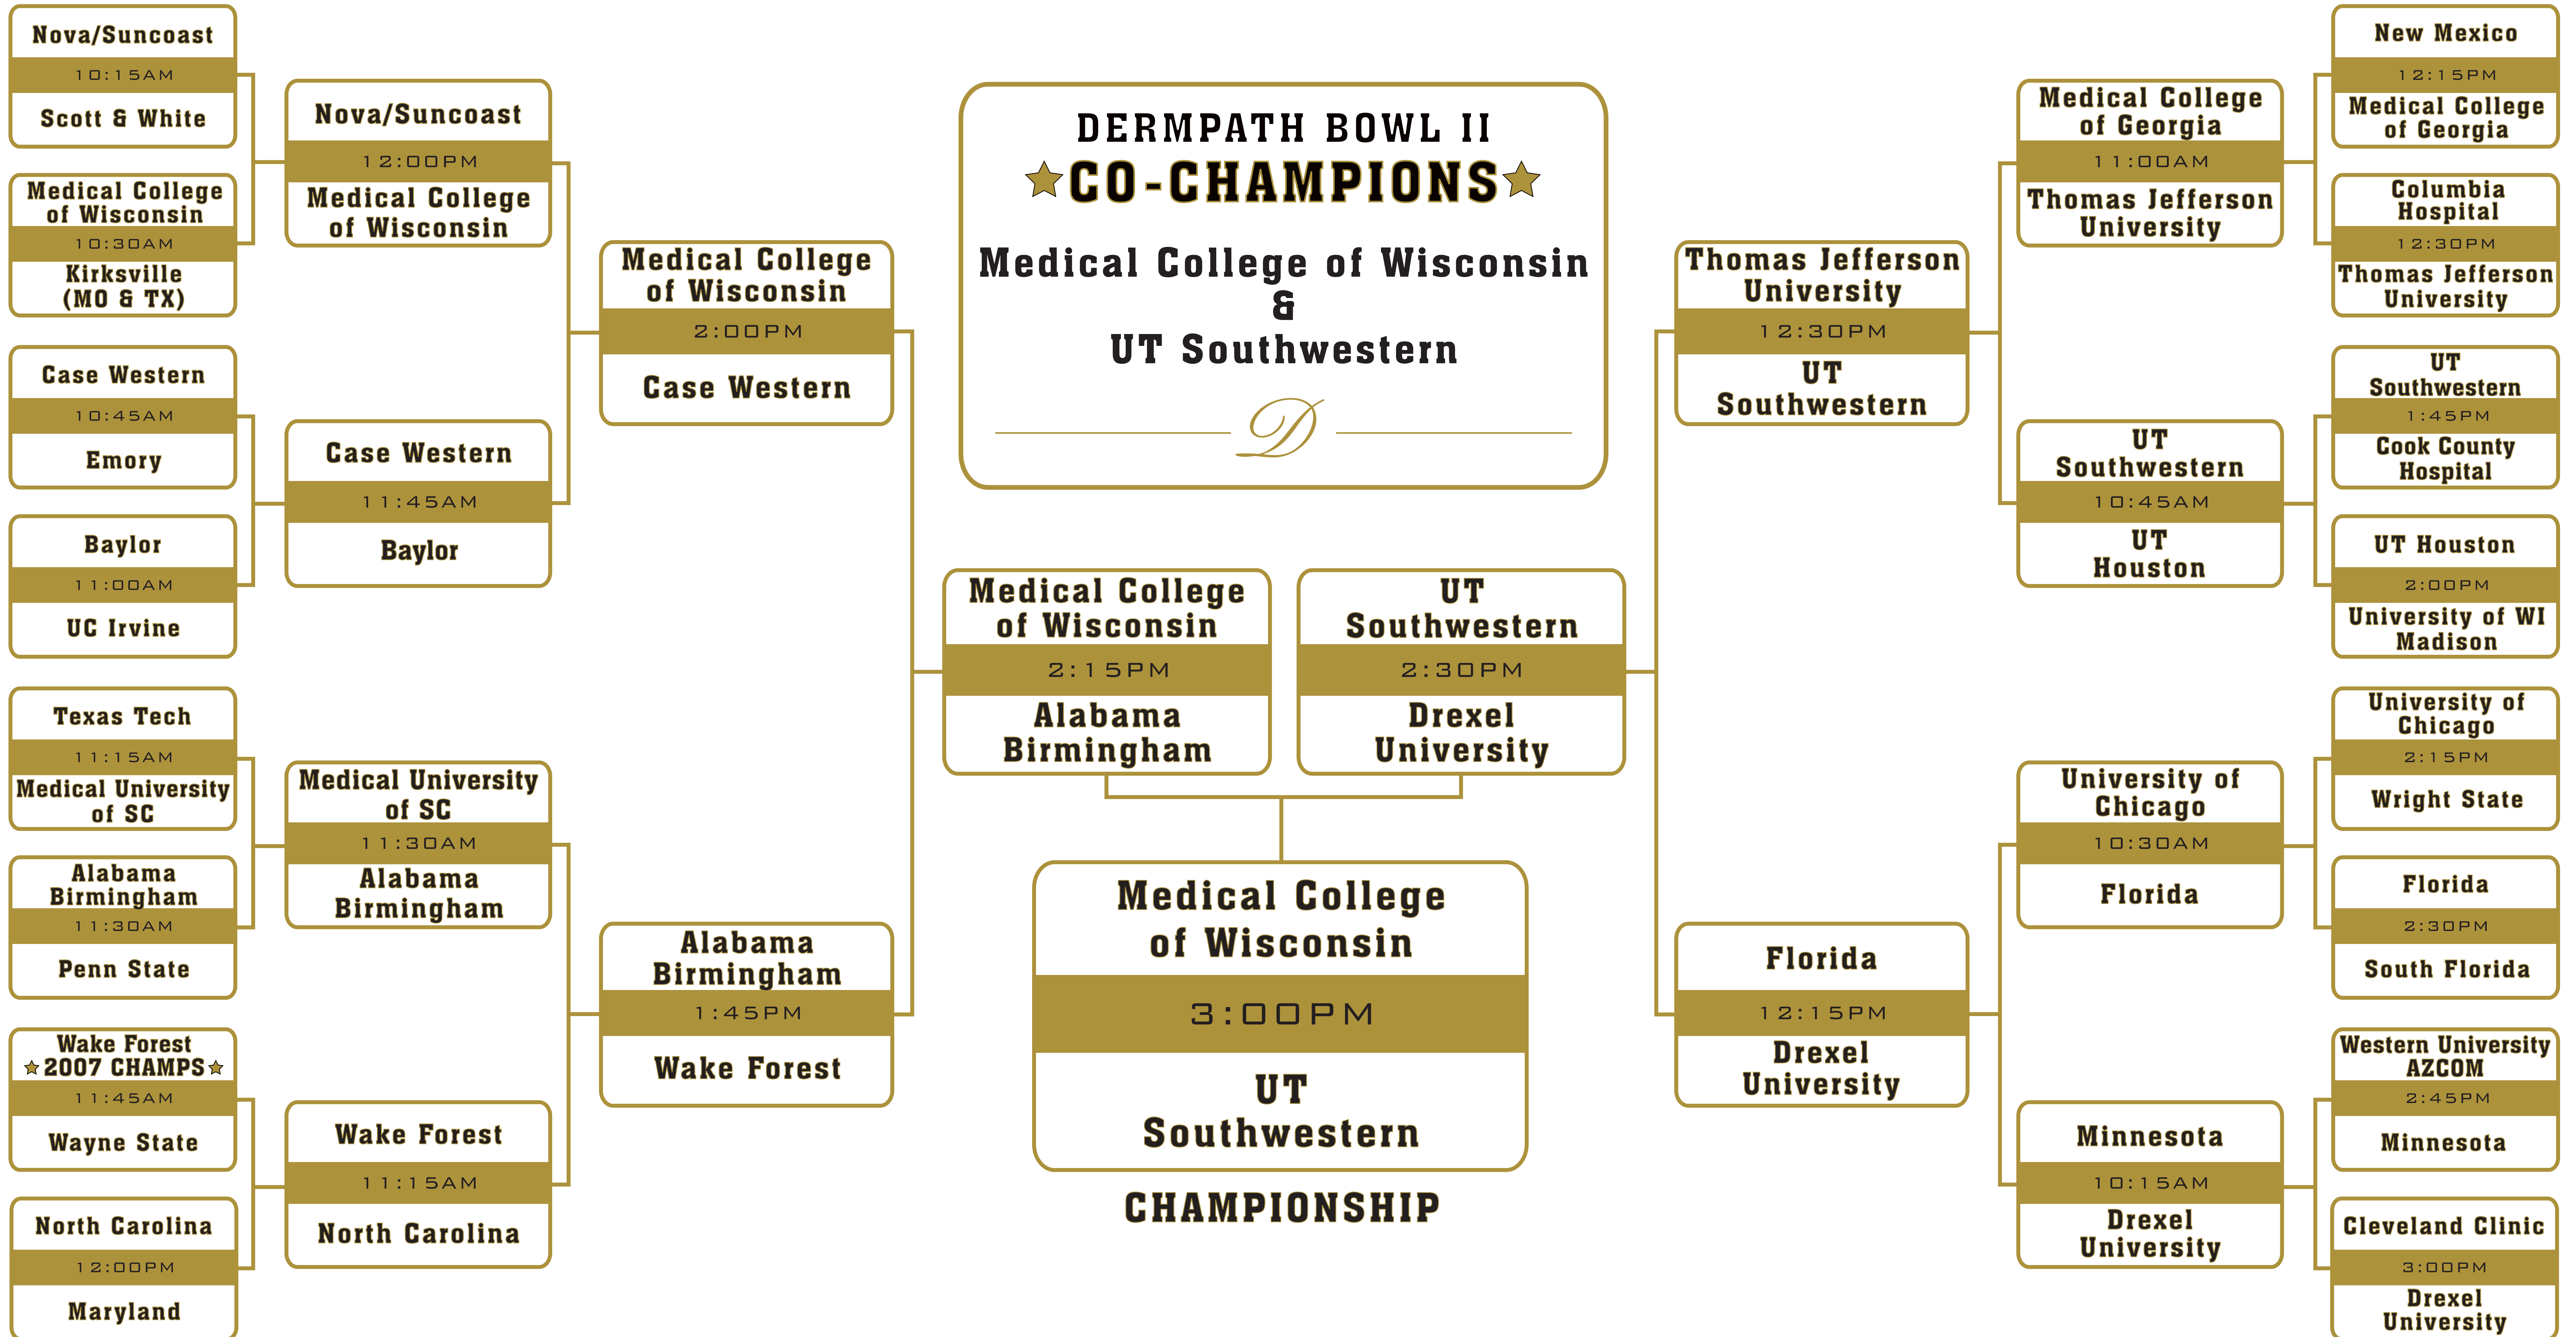

# DERMPATH BOWL II

SATURDAY

SUNDAY

SATURDAY

ROUND 1

SWEET 16

ELITE 8

FINAL FOUR/CHAMPIONSHIP

ELITE 8

SWEET 16

ROUND 2

FEB. 2ND

FEB. 3RD

FEB. 2ND